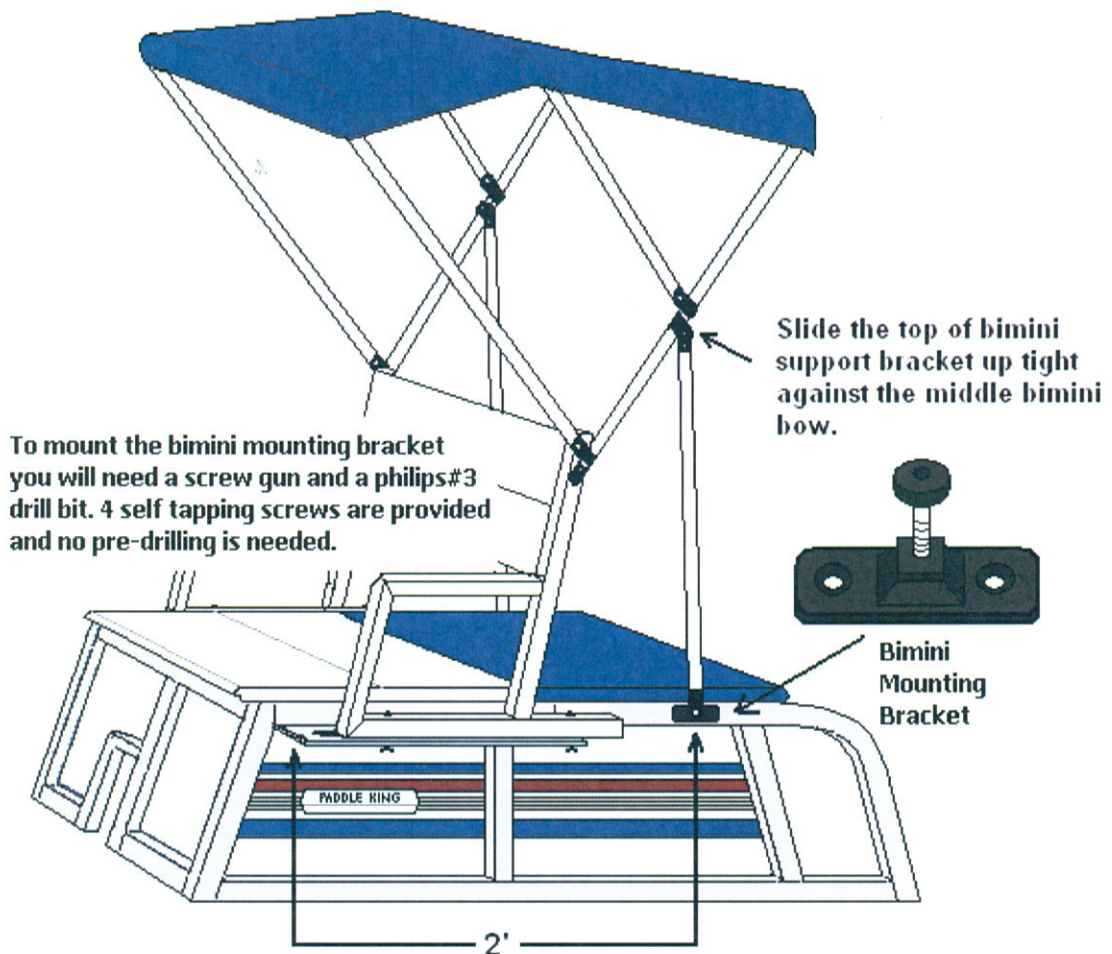

Bimini Support Bracket mounting

For 3000 model only

The mounting bracket needs to be mounted 2 feet from the center of the mounting bracket to the front of the seat back support.